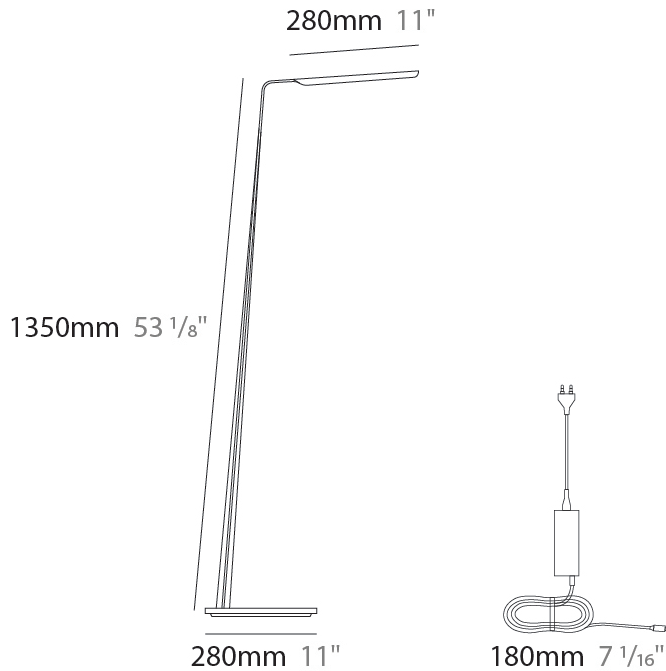

PROJECT
TYPE
SPECIFIER
QUANTITY
DATE

SWAN PORTABLE

D74009- -
base number   Color   Finish
                          Temperature   Options

1. To build a product code in our configurator select the specify button on the base model # product page
2. To build a manual product code on this datasheet choose from the options listed below in blue font and add the suffix to the base model #

GENERAL

Series: Swan
Brand: Tunto
Division: Design
Mounting Type: Portable
Mounting Location: Floor
Subcategory: Floor

PHYSICAL

Shape: Abstract
Length (mm): 390
Length (in): 15 ³/₈
Height (mm): 1350
Height (in): 53 ¹/₈
Light Distribution: Direct
Fixture Finish: WAL / ASH / OAK / BLK / WHI
Holder Finish: White
Fixture Material: Wood
Cable Details: 180mm / 70.87" cord and plug

ELECTRICAL

Lamp Type: LED
Input Wattage (W): 14
Dimming: Touch Dimming
Driver Location: Inline Transformer Plug
Input Voltage (V): 120

LED

Color Temperature (°K): 2700 / 3000
Max. Delivered Lumen (lm): 660 - 1090
CRI: >93 CRI
Lamp Life (hrs): 50000

OPTICAL

RATINGS AND CERTIFICATIONS

Certified By: Certified for North American Standards
IP rating: IP20