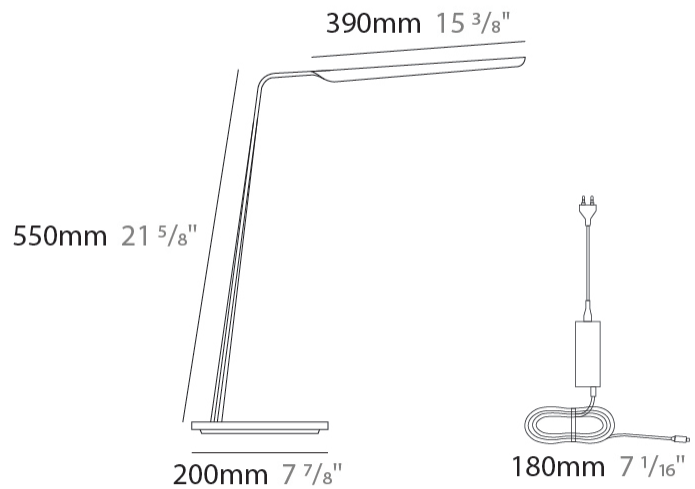

PROJECT
TYPE
SPECIFIER
QUANTITY
DATE

SWAN PORTABLE

D74008- -

base number
Color   Temperature   Finish   Options

1. To build a product code in our configurator select the specify button on the base model # product page
2. To build a manual product code on this datasheet choose from the options listed below in blue font and add the suffix to the base model #

GENERAL

Series: Swan
Brand: Tunto
Division: Design
Mounting Type: Portable
Mounting Location: Table
Subcategory: Table

PHYSICAL

Shape: Abstract
Length (mm): 390
Length (in): 15 ³/₈
Height (mm): 550
Height (in): 21 ⁵/₈
Light Distribution: Direct
Fixture Finish: [WAL](#) / [ASH](#) / [OAK](#) / [BLK](#) / [WHI](#)
Fixture Material: Wood
Cable Details: 180mm / 70.87" cord and plug

ELECTRICAL

Lamp Type: LED
Input Wattage (W): 20
Dimming: Touch Dimming
Driver Location: Inline Transformer Plug
Input Voltage (V): 120

LED

Color Temperature (°K): [2700](#) / [3000](#)
Max. Delivered Lumen (lm): 660 - 1090
CRI: >93 CRI
Lamp Life (hrs): 50000

OPTICAL

RATINGS AND CERTIFICATIONS

Certified By: Certified for North American Standards
IP rating: IP20