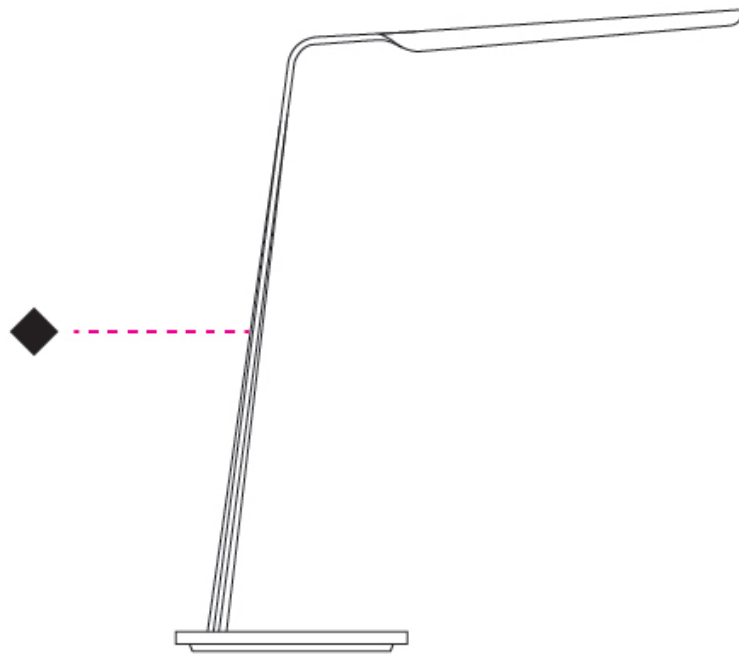

SWAN PORTABLE

D74008-

PROJECT

TYPE

SPECIFIER

QUANTITY

DATE